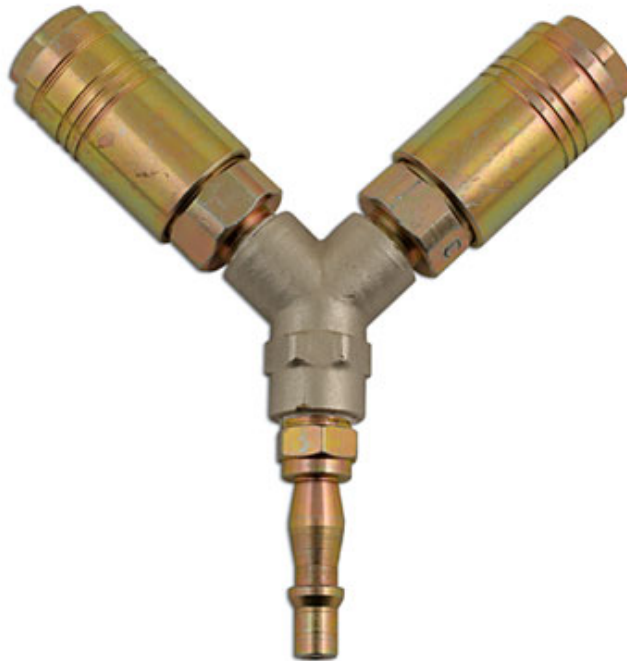

Fastflow Twin Single Action Airline Y-Coupling 1pc

Nominal bore 5mm. Max Flow Rate 35cfm (90 psi). Max Working Pressure 200 psi. Temperature Range -20c to 100c. Part of our Connect consumable airline range.

Additional Information

- Twin Y-Piece Airline Coupling.
- 2 x standard 1/4" BSP adaptors.
- Zinc yellow plated.
- Compatible with other popular airline couplings.
- 1pc

<http://product/30993>